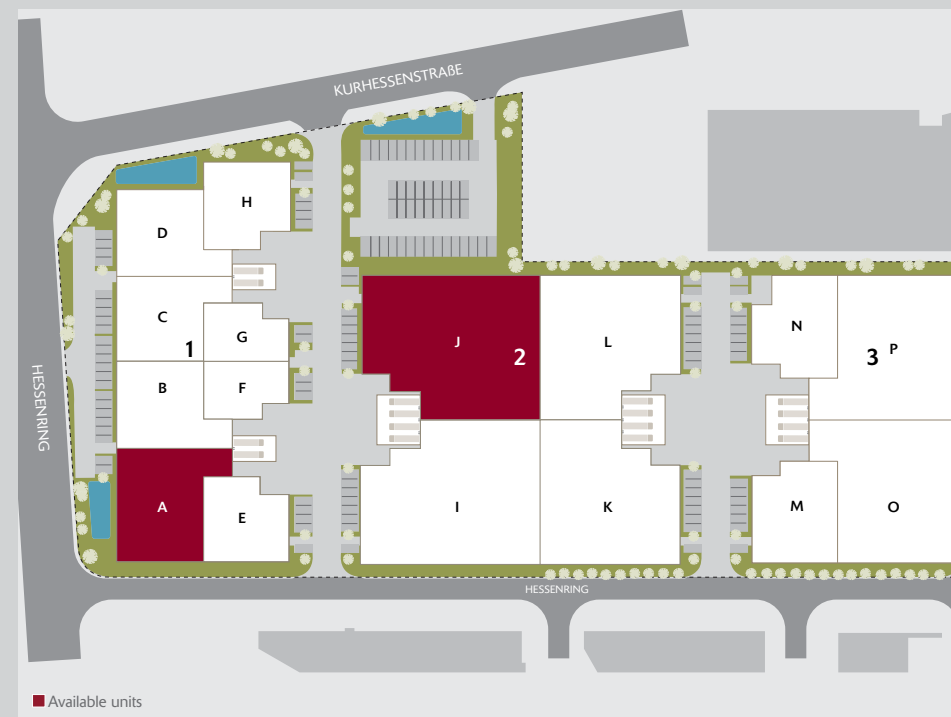

# SEGR0 PARK MÖRFELDEN

	„Kurhessenstraße“	550 m
	Mörfelden	2.1 km
	Walldorf (Hess)	4.0 km

## SPECIFICATIONS

- **Warehouse height:** 6.5 m clear height
- **Roof:** Sheet insulated roof with 200 mm insulation according to valid EnEV
- **Windows:** Aluminium windows with insulating glazing
- **Warehouse floor:** Reinforced concrete floor with joint-free hard aggregate spread. Designed for maximum permitted forklift loads of 50 kN (≈5 t) overall weight and concentrated loads of racking posts of 25 kN (≈ 2,5 t) with 100 cm/30 cm/100 cm distance between columns and 15 cm x 15 cm base plates evenness
- **Heating (district heating):** Gas fired radiant tube heaters, designed for room temperatures up to 17°C (warehouse) / 20° C (office/social)
- **Service area:** window strips, suitable for permanent workplaces, LED lighting.
- **DGNB Gold certified**
- **Car park with 300 parking spaces**

## AVAILABLE RENTAL UNITS

Building 1	Warehouse	Office	Service	Total
Unit A	581 sq m	296 sq m	255 sq m	1,132 sq m
<b>Total</b>	<b>581 sq m</b>	<b>296 sq m</b>	<b>255 sq m</b>	<b>1,132 sq m</b>
Building 2	Warehouse	Office	Service	Total
Unit J	1,558 sq m	264 sq m	195 sq m	2,017 sq m
<b>Total</b>	<b>1,558 sq m</b>	<b>264 sq m</b>	<b>195 sq m</b>	<b>2,017 sq m</b>
<b>Total</b>	<b>2,139 sq m</b>	<b>560 sq m</b>	<b>450 sq m</b>	<b>3,149 sq m</b>